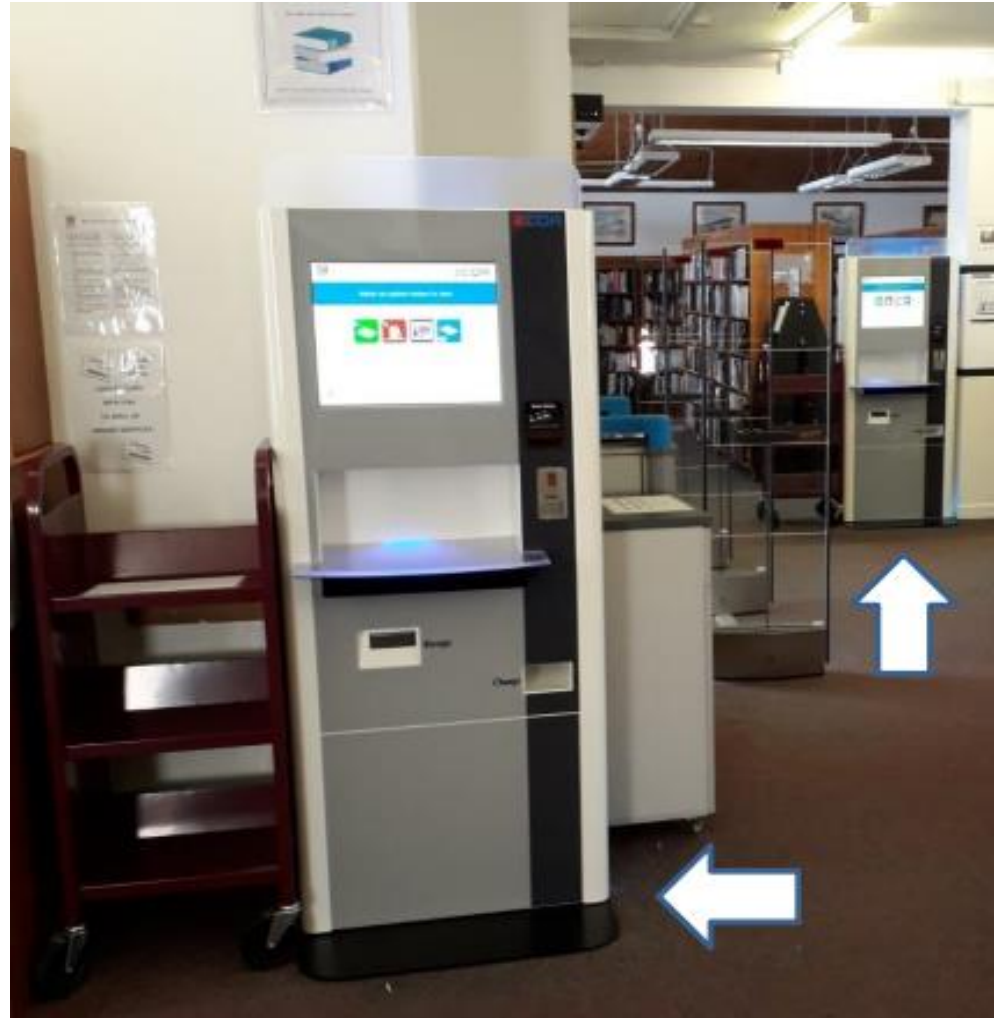

There are two machines to check out or return books.

Leave books that you have returned on the trolley next to the machine.