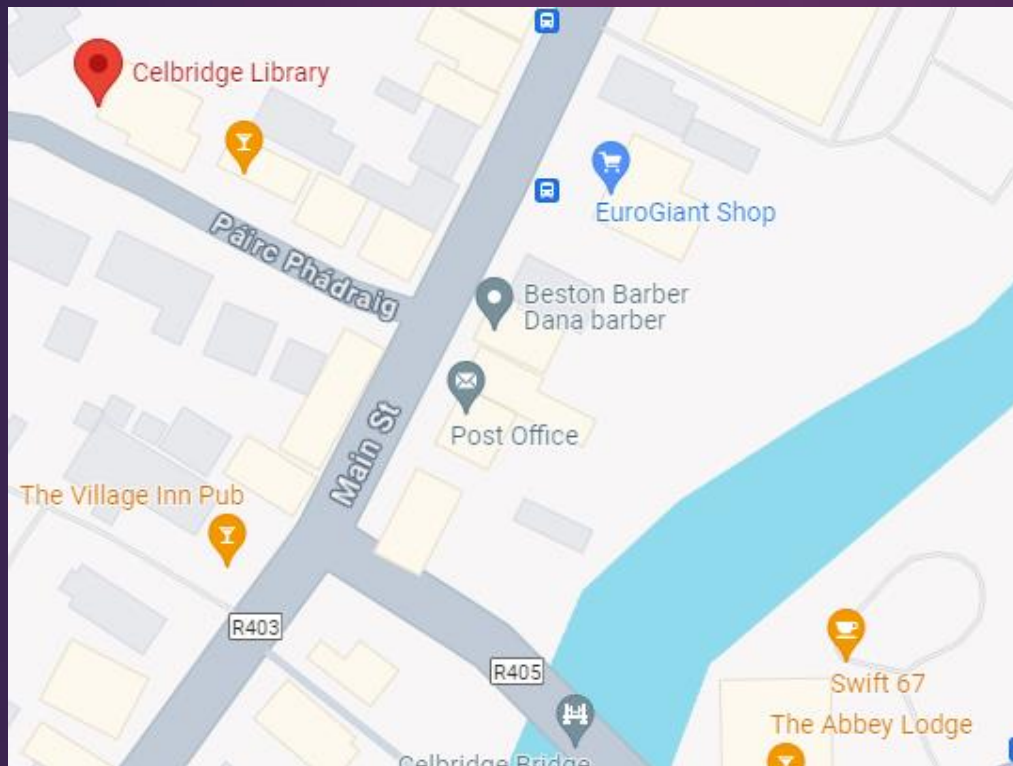

Welcome to Celbridge Community Library: A Social Story

Celbridge
Community
Library is in
St. Patrick's
Park.

Celbridge Library is next to
the Kildrought Lounge

These are
the opening
hours at
Celbridge
Library.